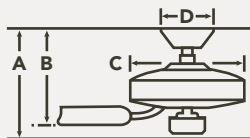

370038MULTR (Shown)

COORDINATING LIGHTING

To see the complete Cameraena™ Collection visit Kichler.com.

Chandelier
432260Z

Wall Sconce
454210Z

HANGING MEASUREMENTS

WITH 6" DOWNROD

Fixture Drop (from ceiling)	Blade Drop (from ceiling)	Housing (width)	Ceiling Canopy (width)
A: 19.50"	B: 12.00"	C: 15.25"	D: 5.50"

WITH 12" DOWNROD

Fixture Drop (from ceiling)	Blade Drop (from ceiling)	Housing (width)	Ceiling Canopy (width)
A: 25.50"	B: 18.00"	C: 15.25"	D: 5.50"

AIR PERFORMANCE

AIRFLOW Cubic Ft. Per Minute on High	POWER USAGE Watts on High (Excludes Lights)	AIRFLOW EFFICIENCY Cubic Ft. Per Minute Per Watt
6179	85	73